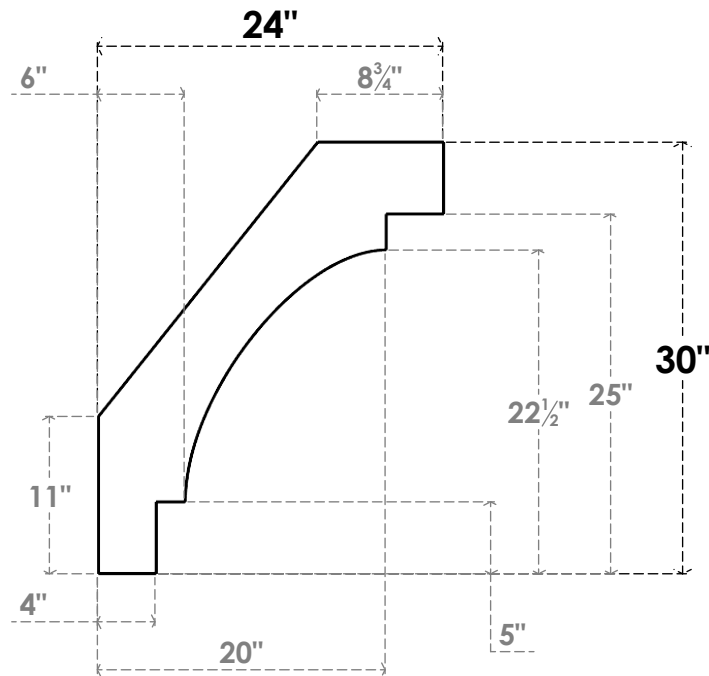

ITEM NUMBER: BRCPC040X24000X30000MRC

4"W X 24"D X 30"H MERCED ARCHITECTURAL GRADE PVC CLOSED KNEE BRACE

SIDE PROFILE

FRONT PROFILE

ISOMETRIC

EKENA MILLWORK
2300 WEST MAIN ST.
CLARKSVILLE, TX 75426
TOLL FREE: 866-607-0453
WWW.EKENAMILLWORK.COM