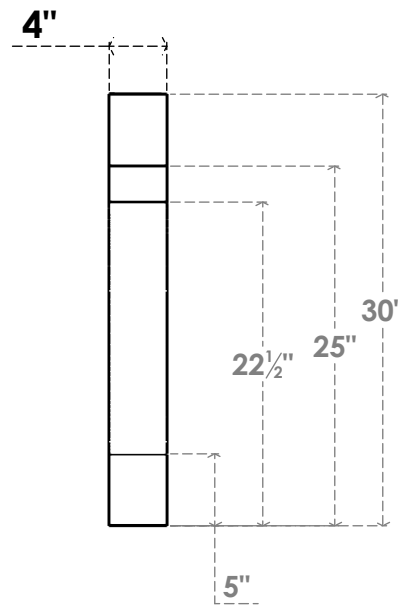

ITEM NUMBER: BRCPC040X24000X30000MRC

4"W X 24"D X 30"H MERCED ARCHITECTURAL GRADE PVC CLOSED KNEE BRACE

SIDE PROFILE

FRONT PROFILE

ISOMETRIC

EKENA MILLWORK
2300 WEST MAIN ST.
CLARKSVILLE, TX 75426
TOLL FREE: 866-607-0453
WWW.EKENAMILLWORK.COM

NOTES

1. INSTALLATION TO BE COMPLETED IN ACCORDANCE WITH MANUFACTURER'S SPECIFICATIONS.
2. DRAWING MAY NOT BE TO SCALE
3. THIS DRAWING IS INTENDED FOR DESIGN AND PLANNING PURPOSES ONLY.
4. ALL INFORMATION CONTAINED HEREIN WAS CURRENT AT THE TIME OF DEVELOPMENT BUT MUST BE REVIEWED AND APPROVED BY THE PRODUCT MANUFACTURER TO BE CONSIDERED ACCURATE.
5. ARCHITECTURAL GRADE PVC PRODUCTS ARE MADE FROM EXPANDED CELLULAR PVC AND COME NATURALLY WHITE BUT MAY BE PAINTED